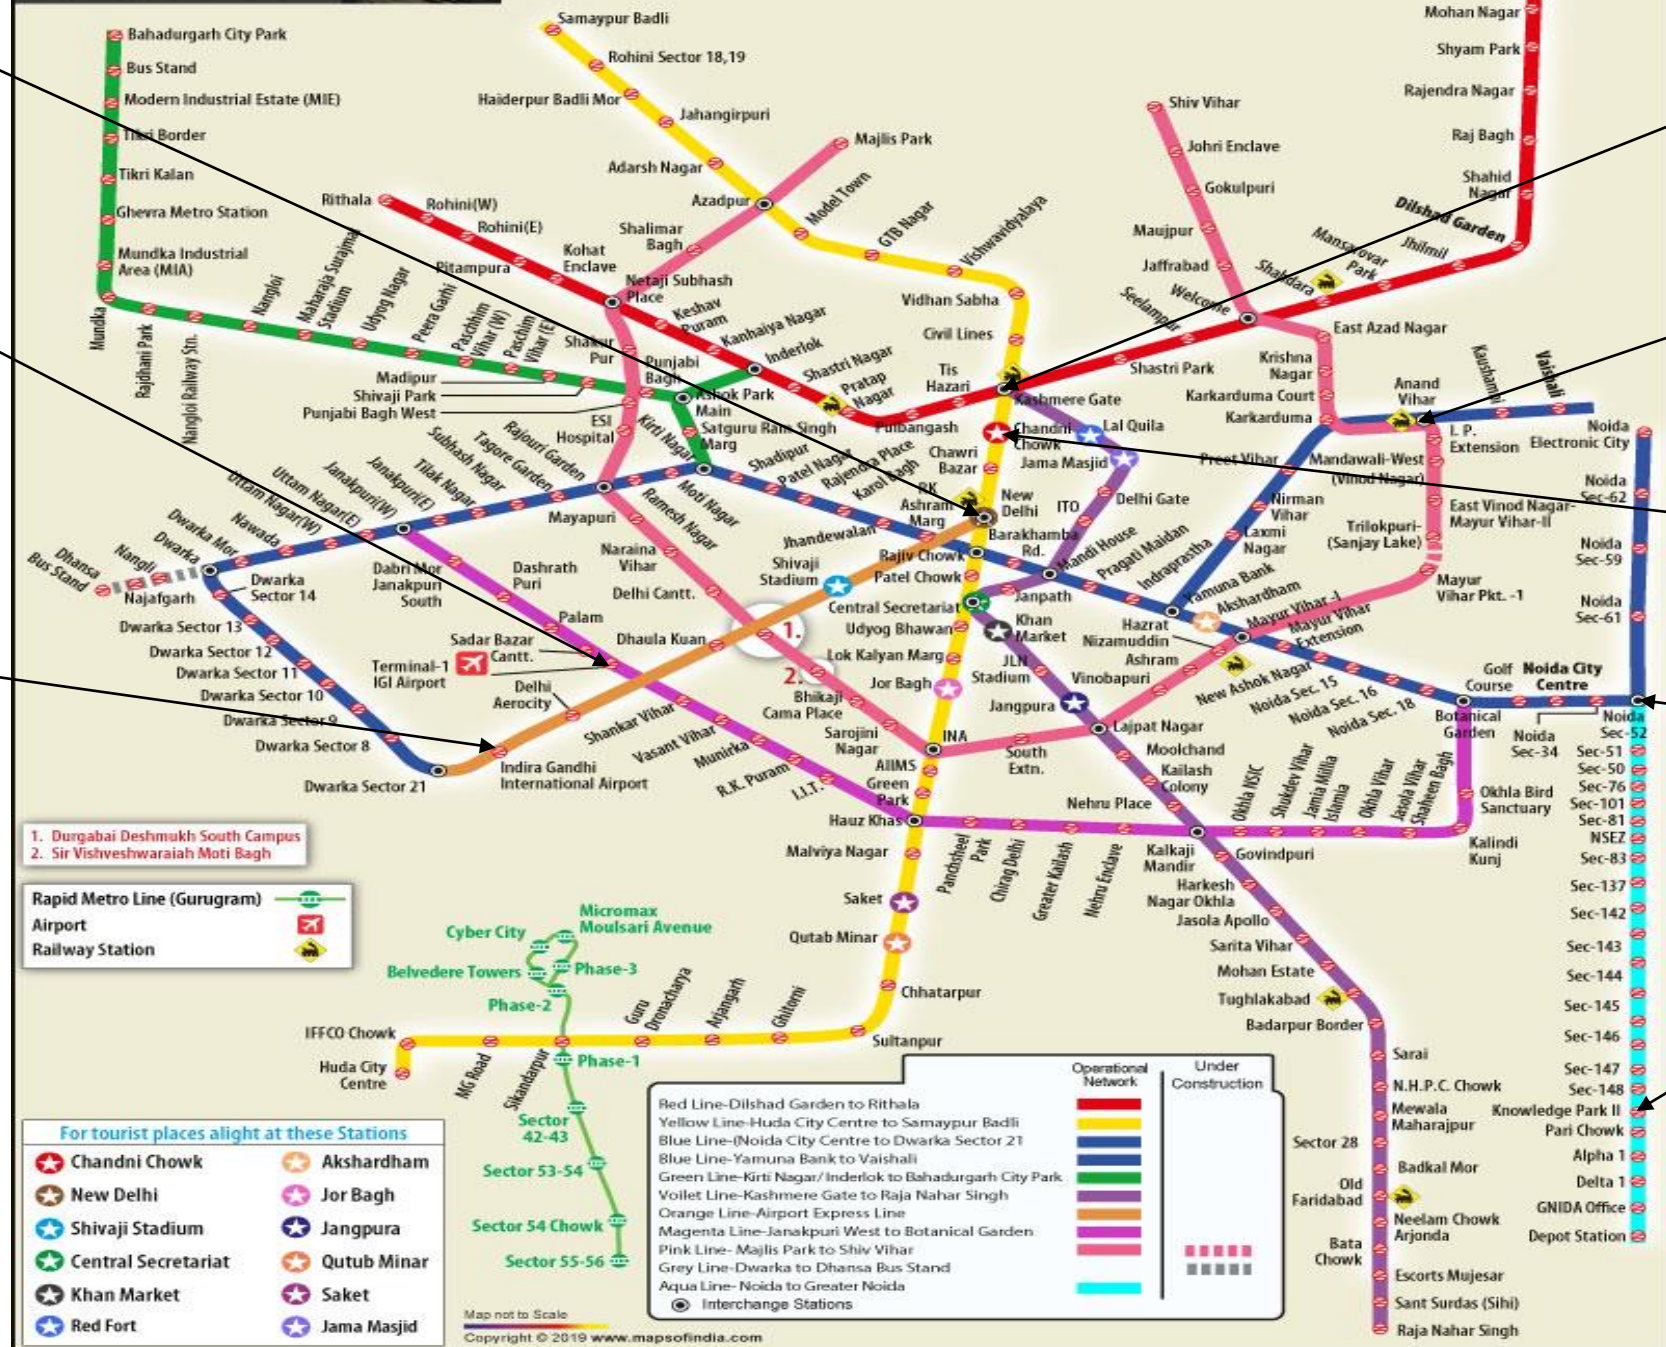

DELHI-NCR METRO MAP

Metro Route

NEW DELHI RAILWAY STATION

IGI AIRPORT T-1

IGI AIRPORT T-3 and T-2

KASHMERE GATE ISBT BUS STAND

ANAND VIHAR ISBT BUS STAND

OLD DELHI RAILWAY STATION

NOIDA SEC - 52 CHANGE FOR AQUA LINE

KNOWLEDGE PARK - 2 GET DOWN FOR LED expo NEW DELHI