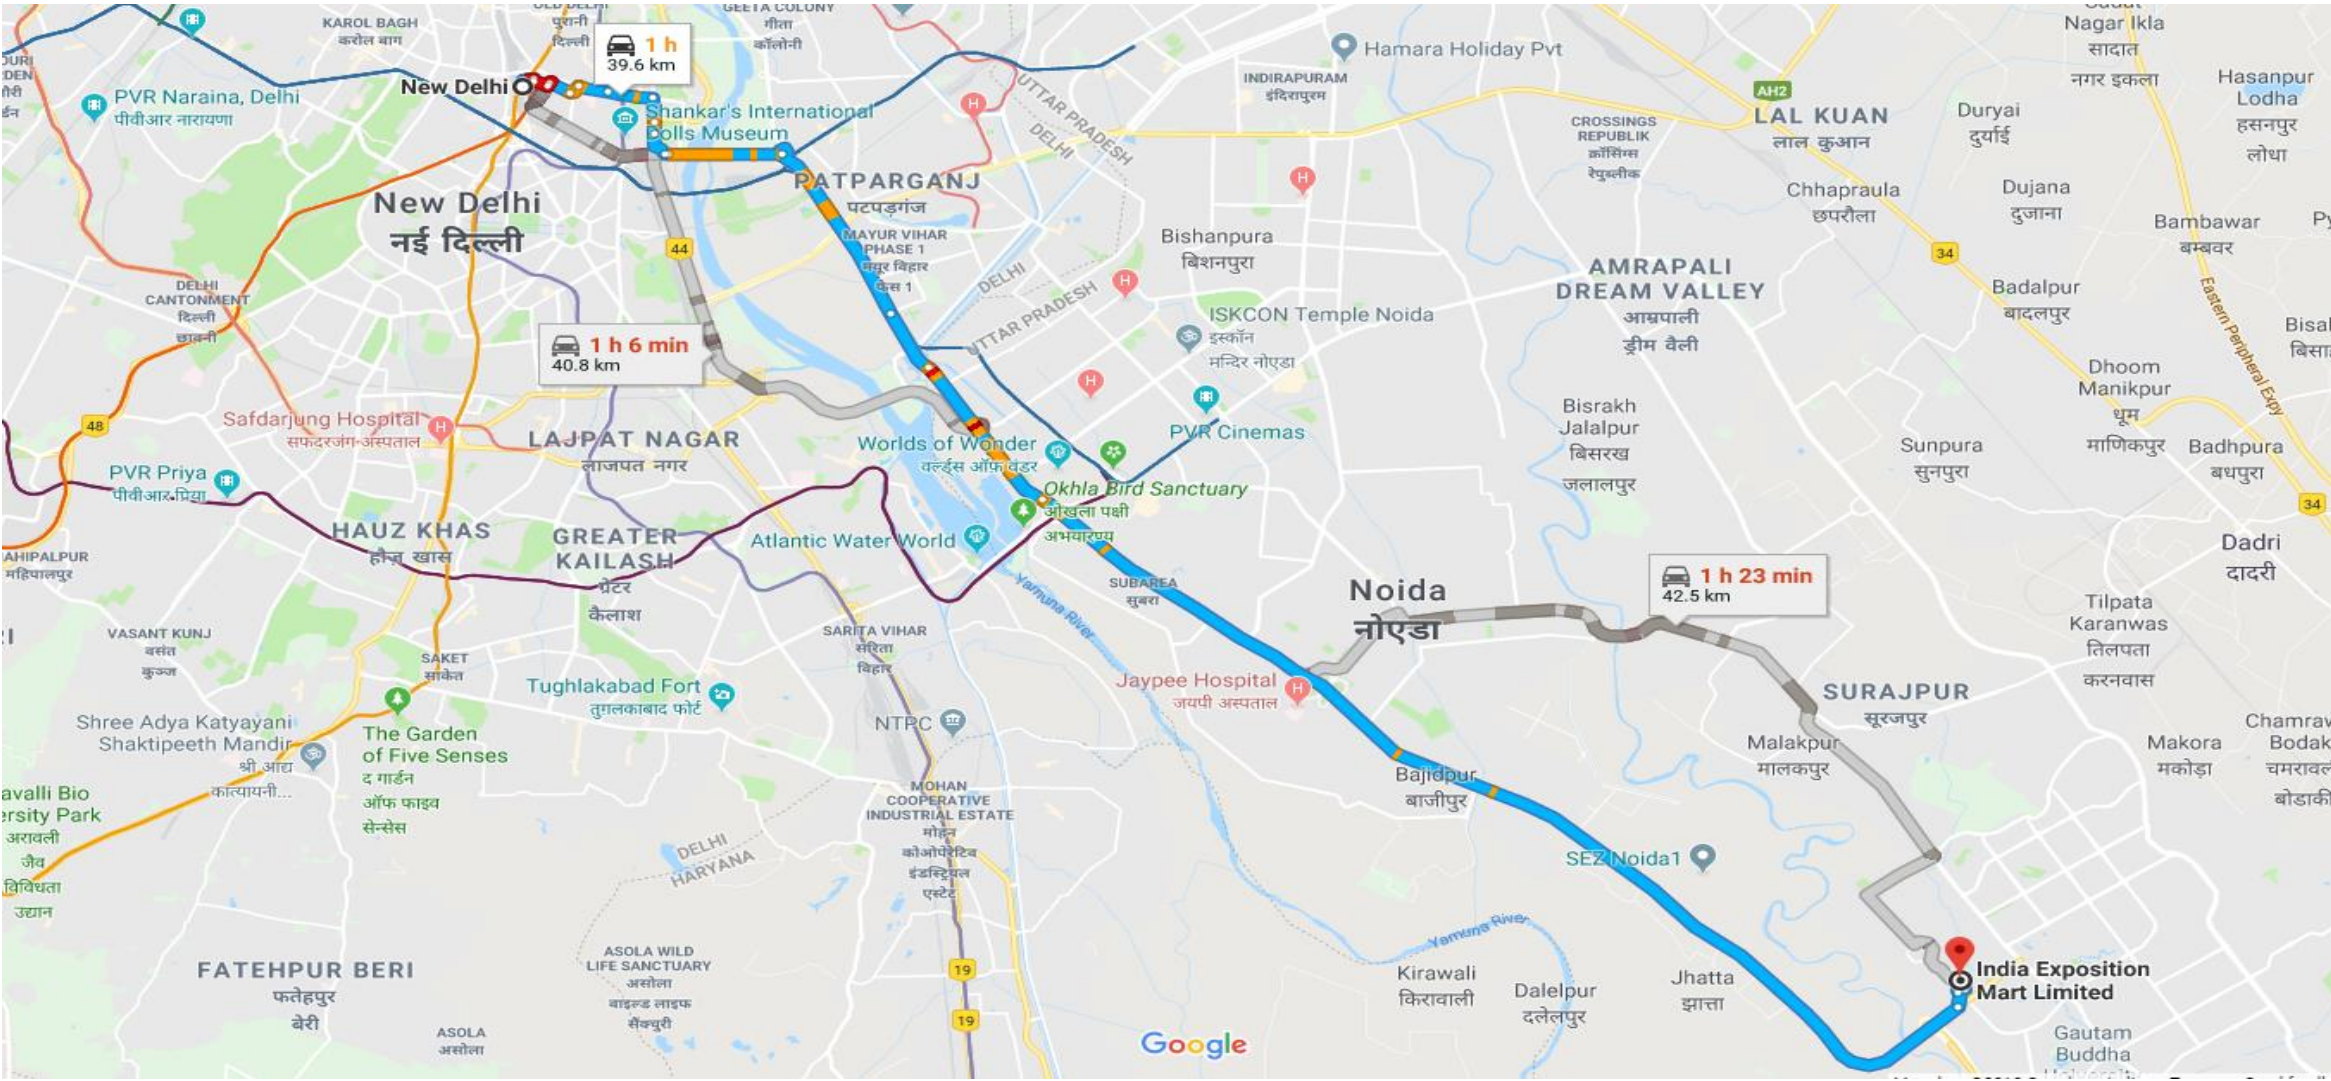

# ➤ Bus Stand Road Route – Anand Vihar ISBT – India Expo Centre & Mart, Greater Noida

Distance – 38.6 km

Time – 51 minutes

# ➤ Bus Stand Road Route – Kashmere Gate ISBT – India Expo Centre & Mart, Greater Noida

Distance – 41.8 km

Time – 50 minutes

# ➤ Railway Station Road Route – New Delhi Railway Station – India Expo Centre & Mart, Greater Noida

Distance – 39.6 km

Time – 1 hour

# ➤ Railway Station Road Route – Old Delhi Railway Station – India Expo Centre & Mart, Greater Noida

Distance – 39.6 km

Time – 1 hour