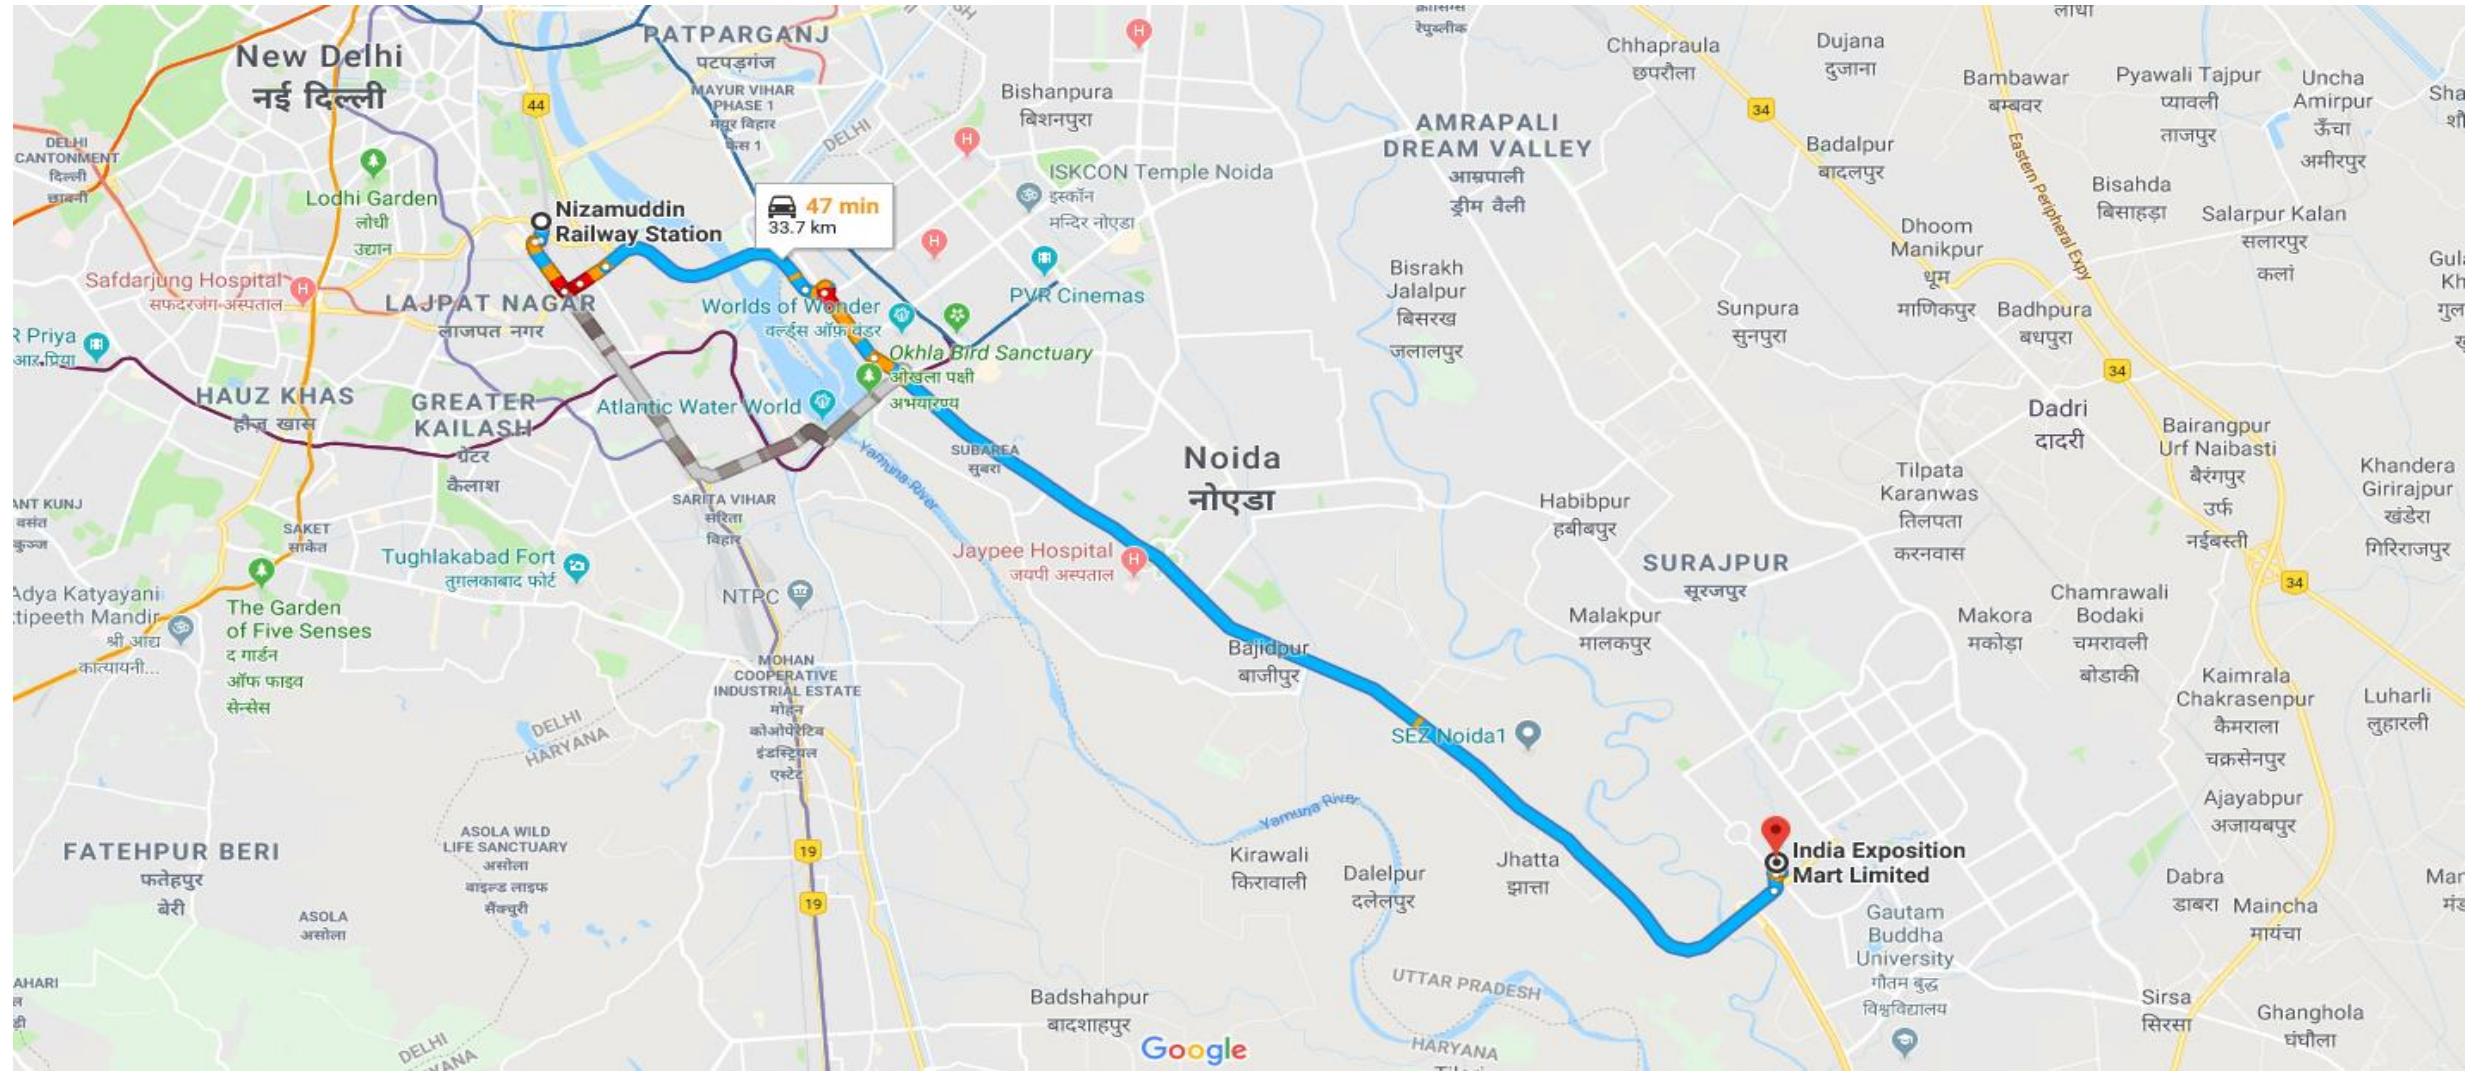

# ➤ Bus Stand Road Route – Anand Vihar ISBT – India Expo Centre & Mart, Greater Noida

Distance – 38.6 km

Time – 51 minutes

# ➤ Railway Station Road Route – New Delhi Railway Station – India Expo Centre & Mart, Greater Noida

Distance – 39.6 km

Time – 1 hour

# ➤ Railway Station Road Route – Old Delhi Railway Station – India Expo Centre & Mart, Greater Noida

Distance – 39.6 km

Time – 1 hour

# ➤ Railway Station Road Route – Nizamuddin Railway Station – India Expo Centre & Mart, Greater Noida

Distance – 33.7 km

Time – 47 minutes

THANK YOU