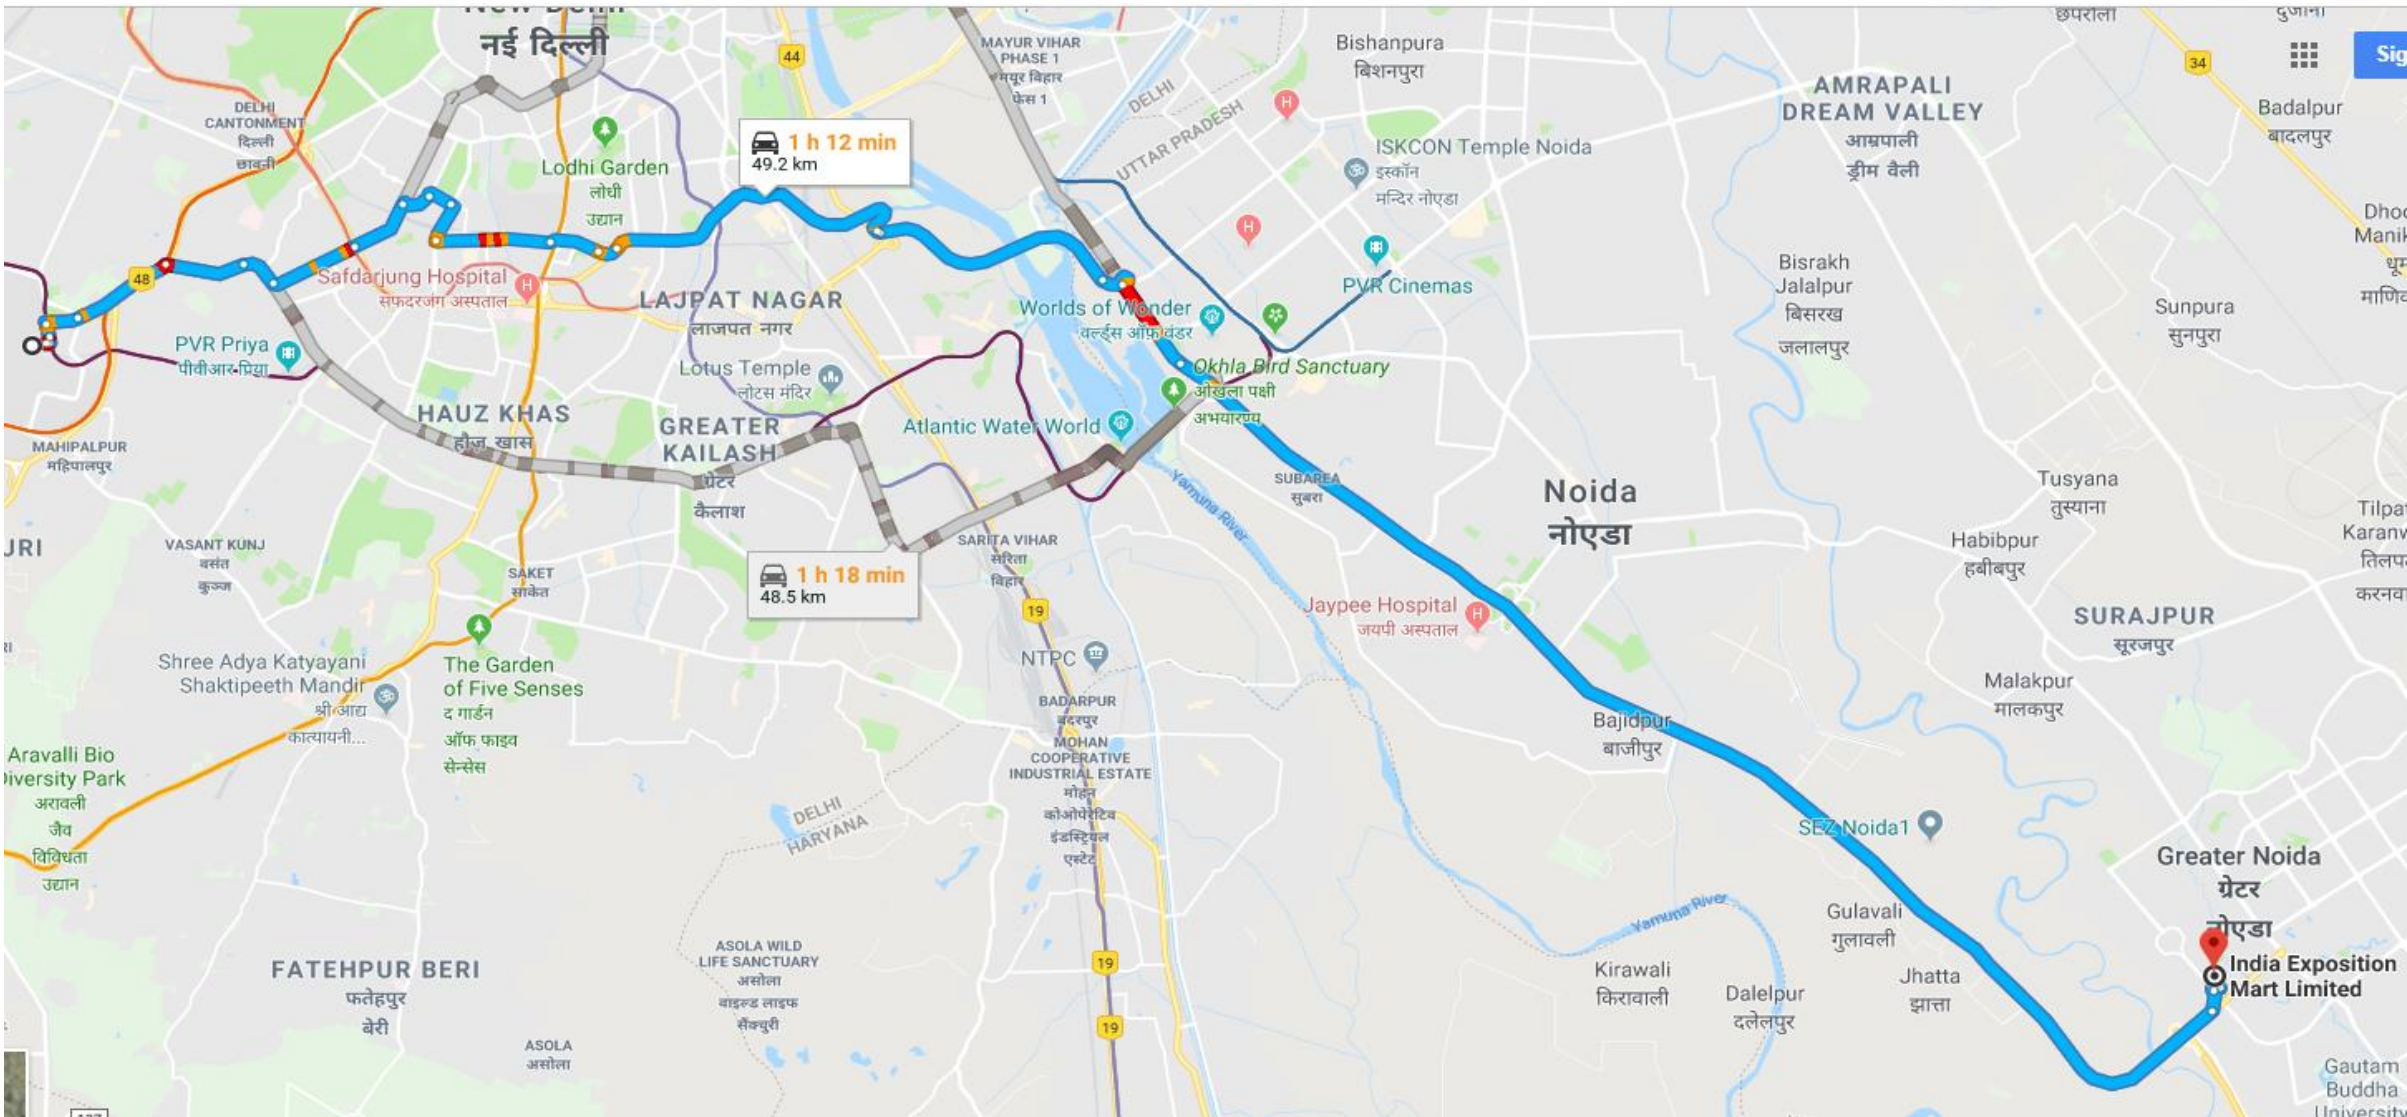

# ➤ Airport road route – T3 IGI airport – India Expo Centre & Mart, Greater Noida

Distance – 54.5 km

Time – 1 hour 26 minutes

# ➤ Bus Stand Road Route – Anand Vihar ISBT – India Expo Centre & Mart, Greater Noida

Distance – 38.6 km

Time – 51 minutes

# ➤ Railway Station Road Route – New Delhi Railway Station – India Expo Centre & Mart, Greater Noida

Distance – 39.6 km

Time – 1 hour

# ➤ Railway Station Road Route – Old Delhi Railway Station – India Expo Centre & Mart, Greater Noida

Distance – 39.6 km

Time – 1 hour