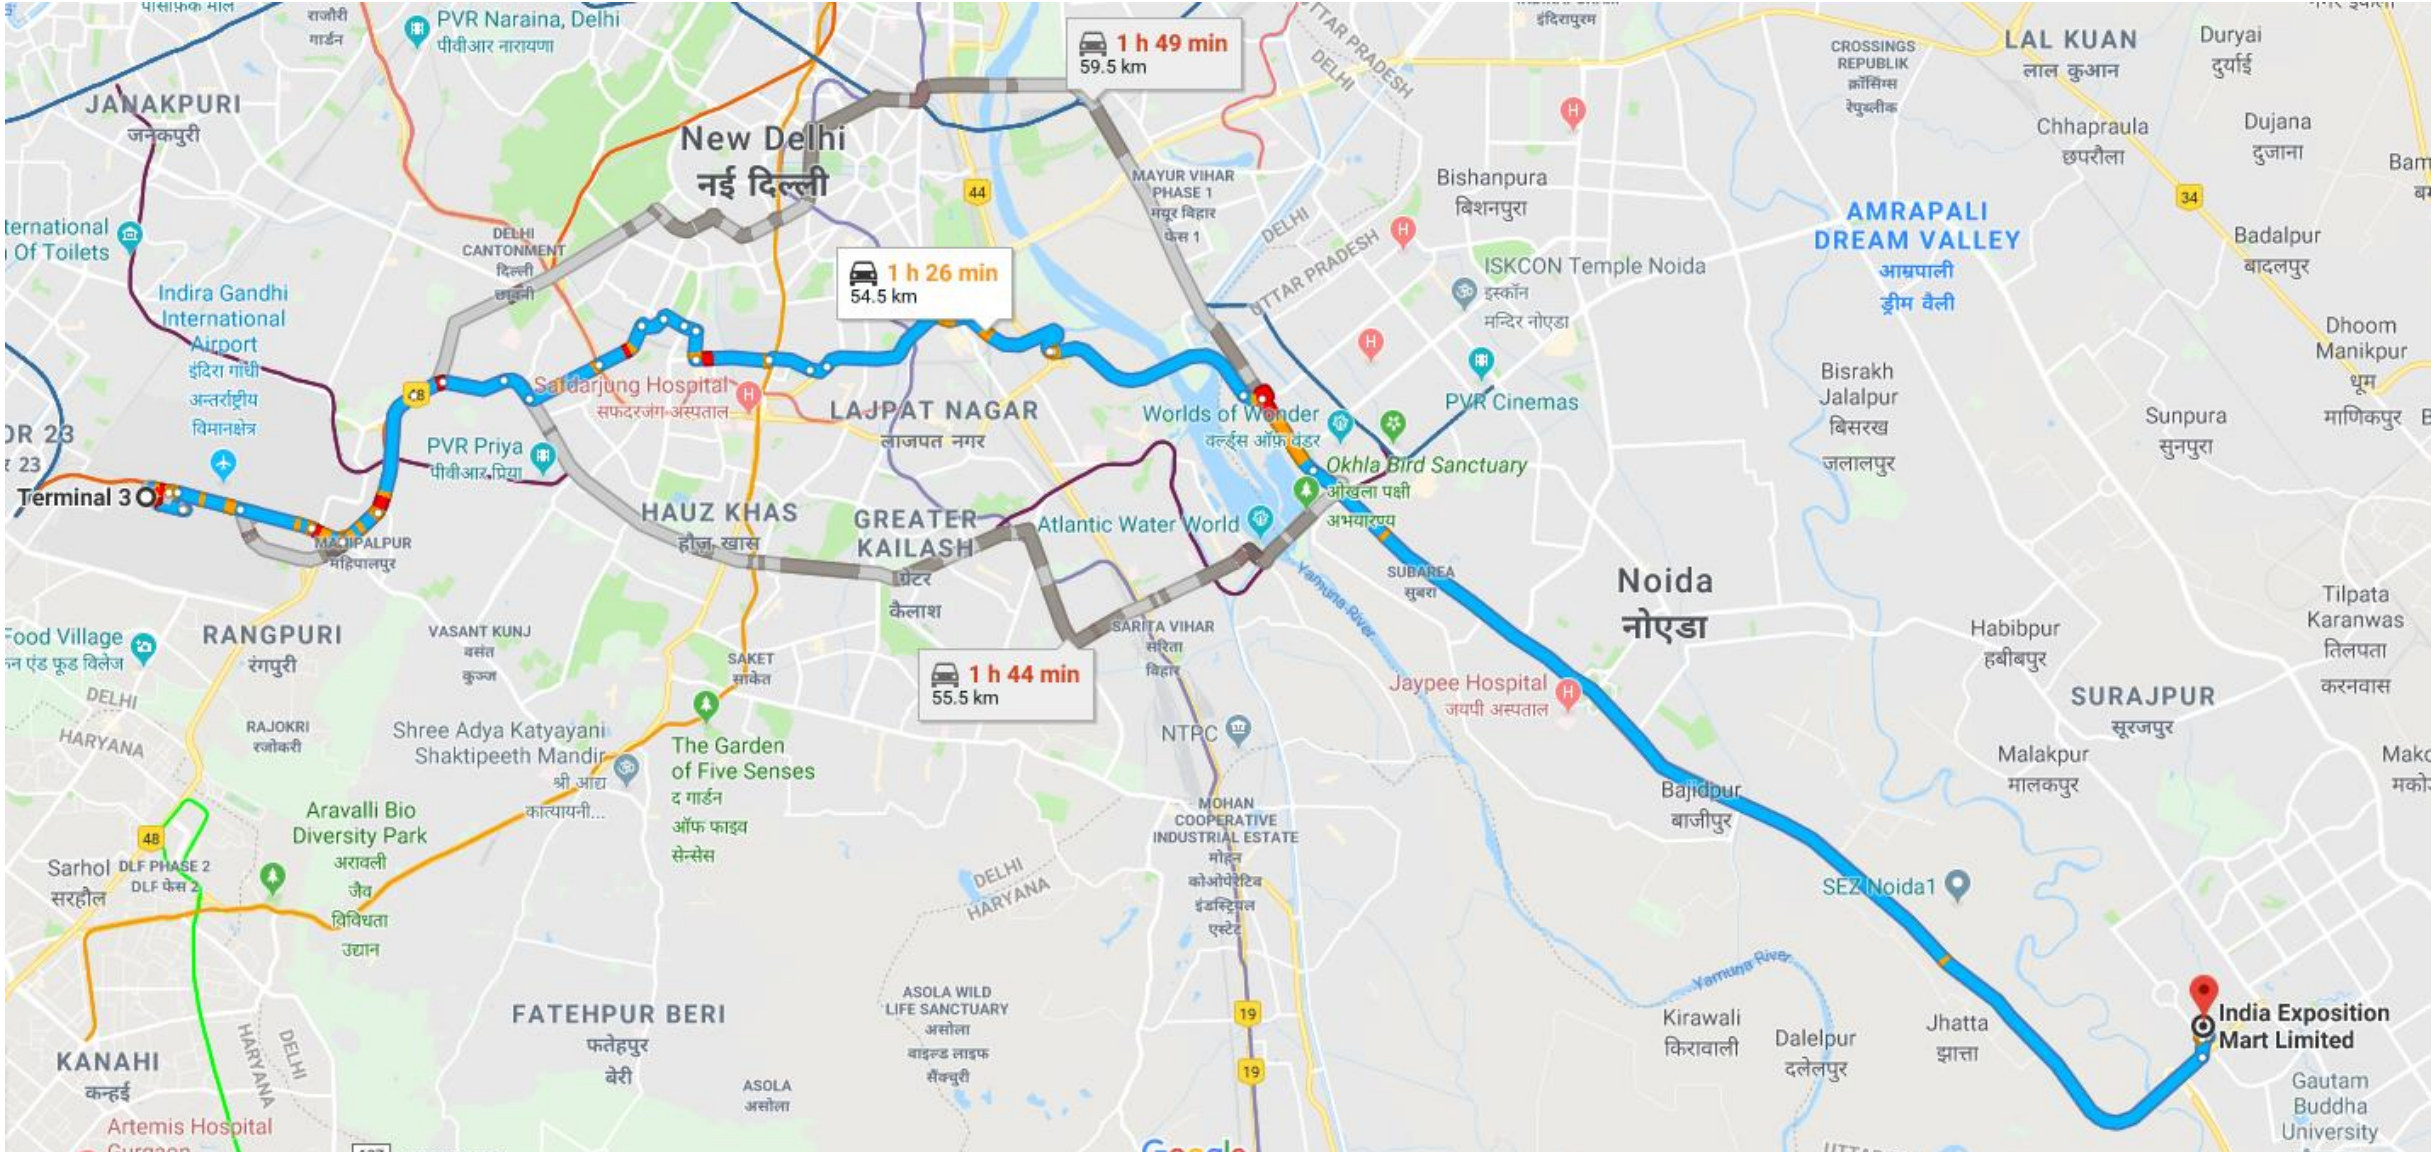

➤ Airport road route – T3 IGI airport – India Expo Centre & Mart, Greater Noida

Distance – 54.5 km

Time – 1 hour 26 minutes