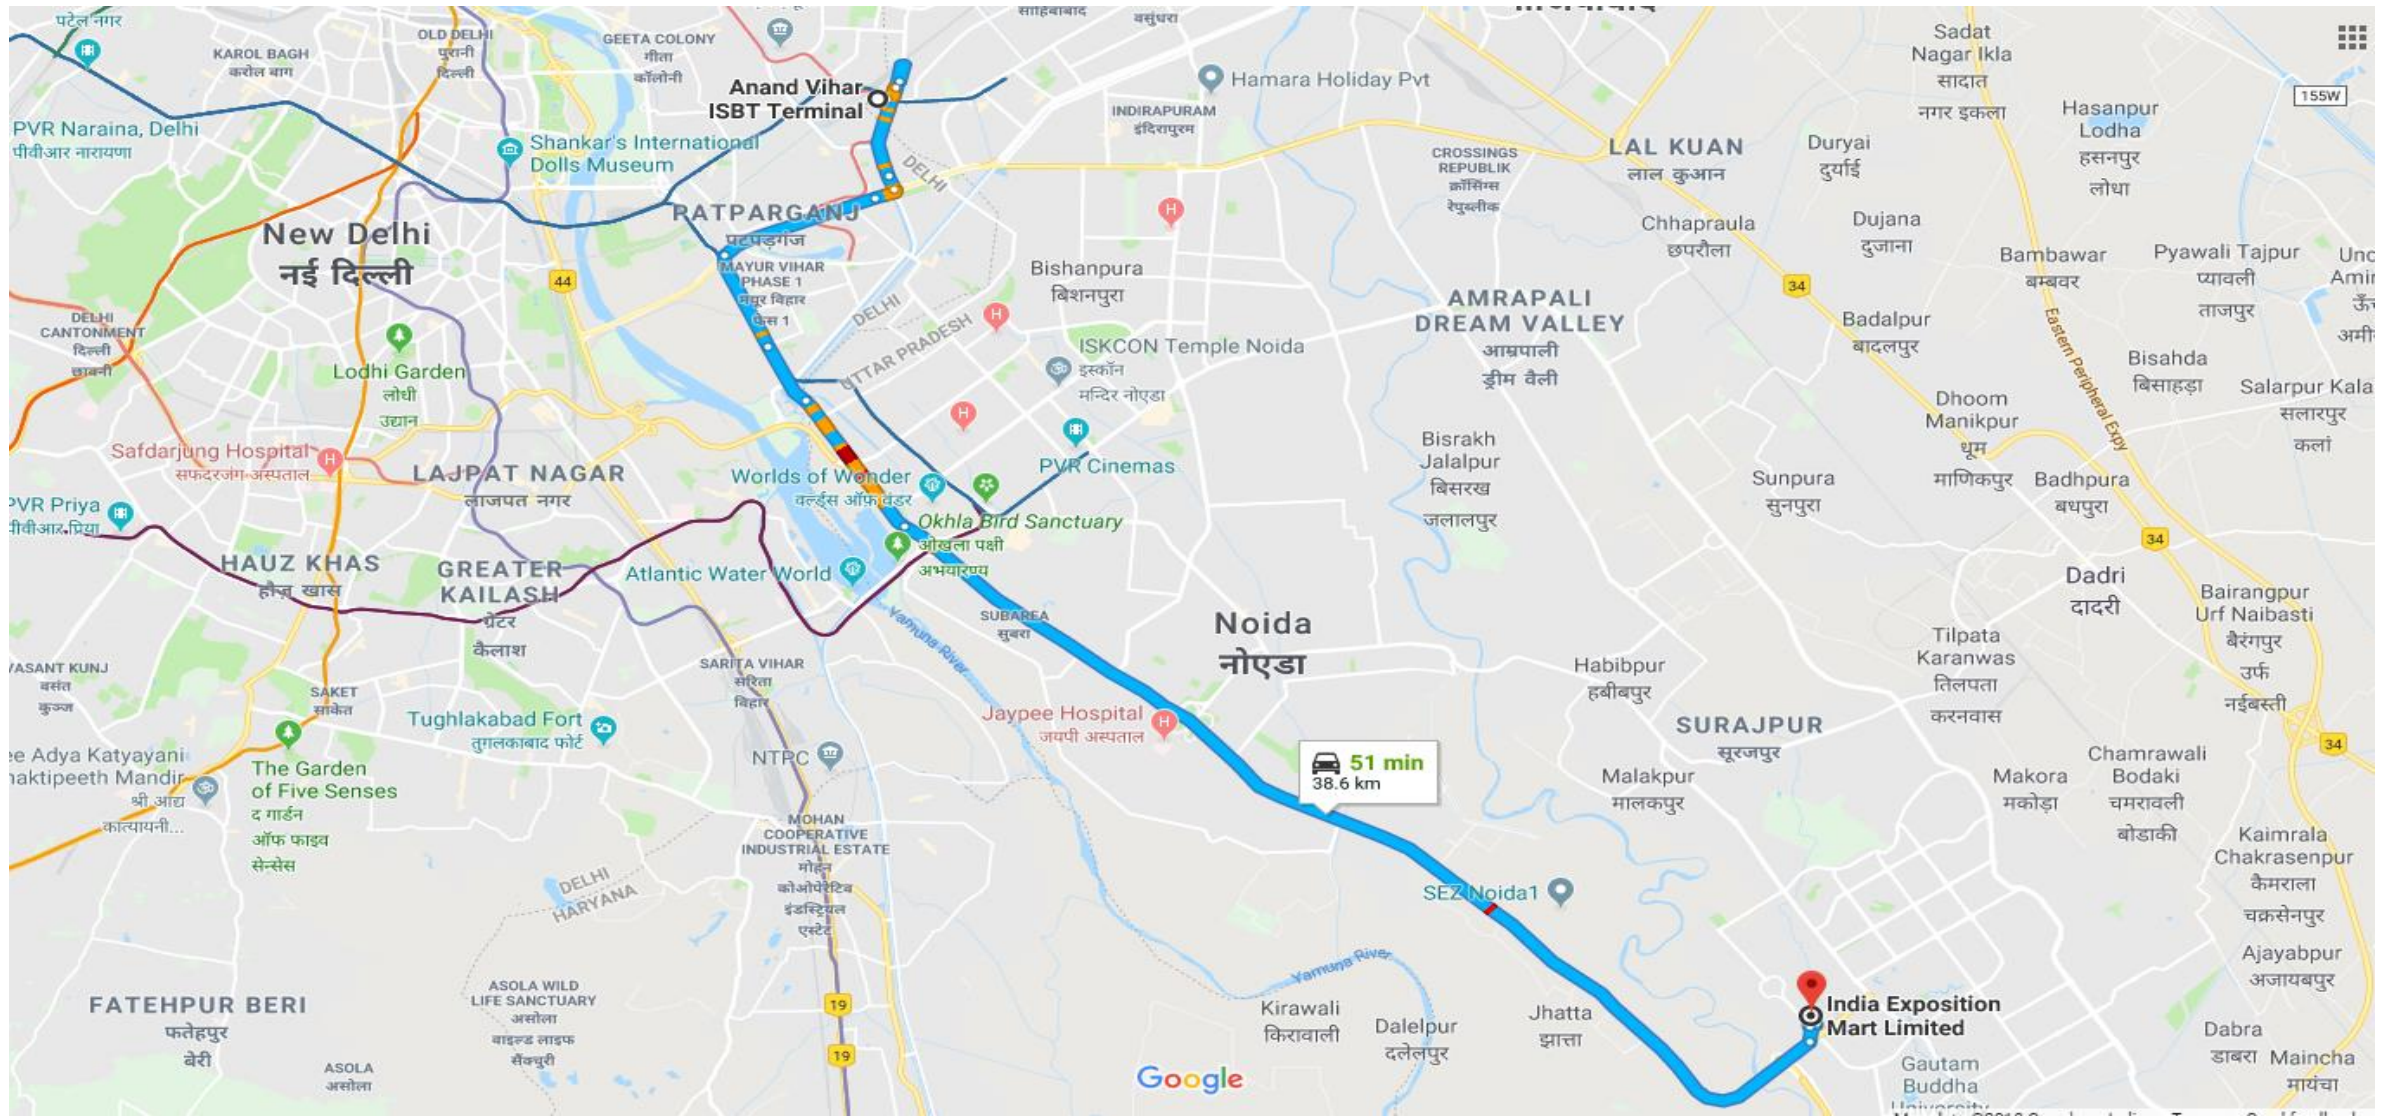

# ➤ Airport road route – T1 IGI airport – India Expo Centre & Mart, Greater Noida

Distance – 49.2 km

Time – 1 hour 12 minutes

# ➤ Bus Stand Road Route – Anand Vihar ISBT – India Expo Centre & Mart, Greater Noida

Distance – 38.6 km

Time – 51 minutes

# ➤ Railway Station Road Route – New Delhi Railway Station – India Expo Centre & Mart, Greater Noida

Distance – 39.6 km

Time – 1 hour

# ➤ Railway Station Road Route – Old Delhi Railway Station – India Expo Centre & Mart, Greater Noida

Distance – 39.6 km

Time – 1 hour