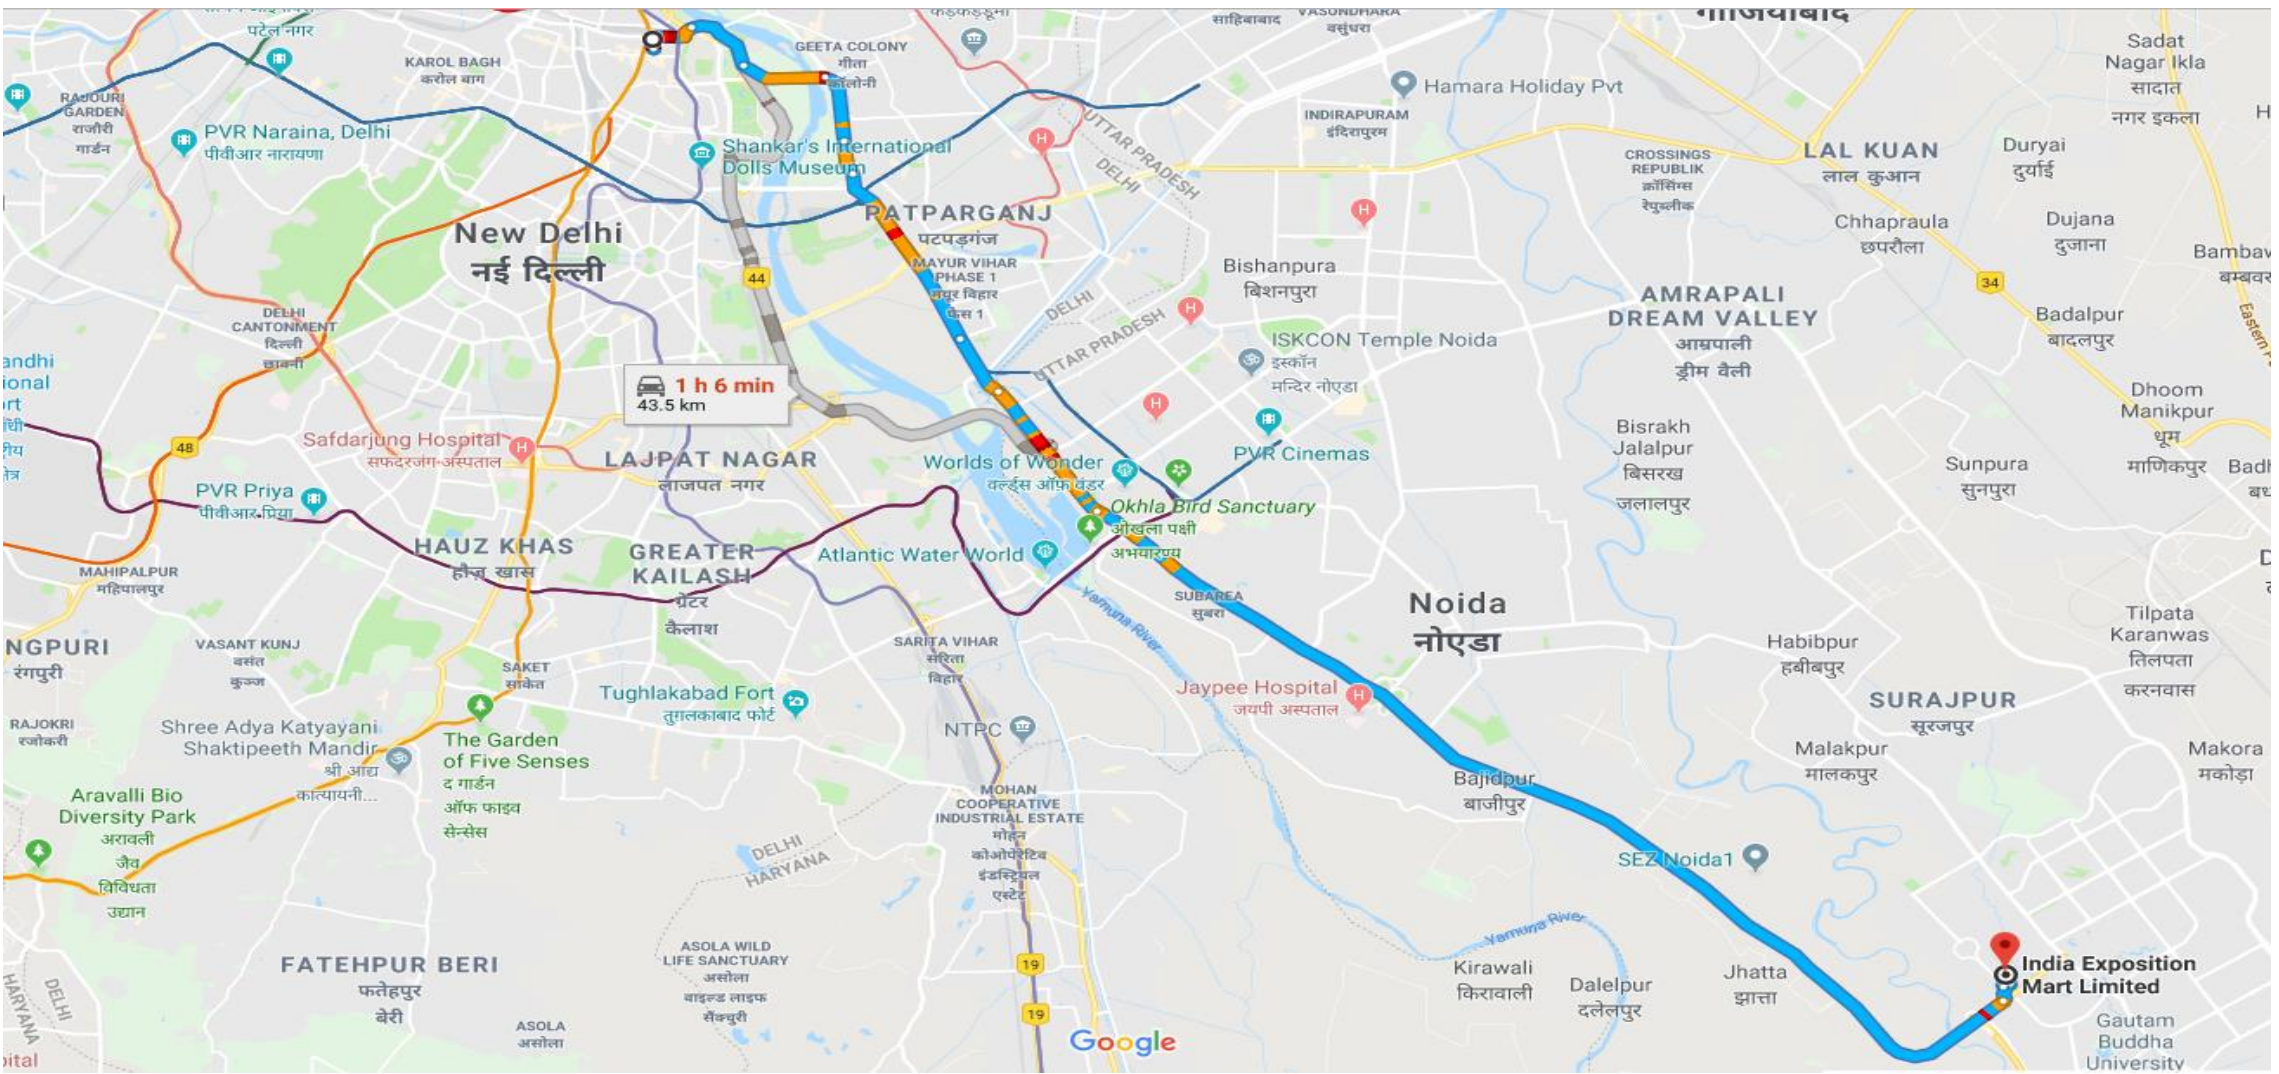

# ➤ Bus Stand Road Route – Anand Vihar ISBT – India Expo Centre & Mart, Greater Noida

Distance – 38.6 km

Time – 51 minutes

# ➤ Railway Station Road Route – New Delhi Railway Station – India Expo Centre & Mart, Greater Noida

Distance – 39.6 km

Time – 1 hour

# ➤ Railway Station Road Route – Old Delhi Railway Station – India Expo Centre & Mart, Greater Noida

Distance – 39.6 km

Time – 1 hour

# ➤ Railway Station Road Route – Nizamuddin Railway Station – India Expo Centre & Mart, Greater Noida

Distance – 33.7 km

Time – 47 minutes

THANK YOU