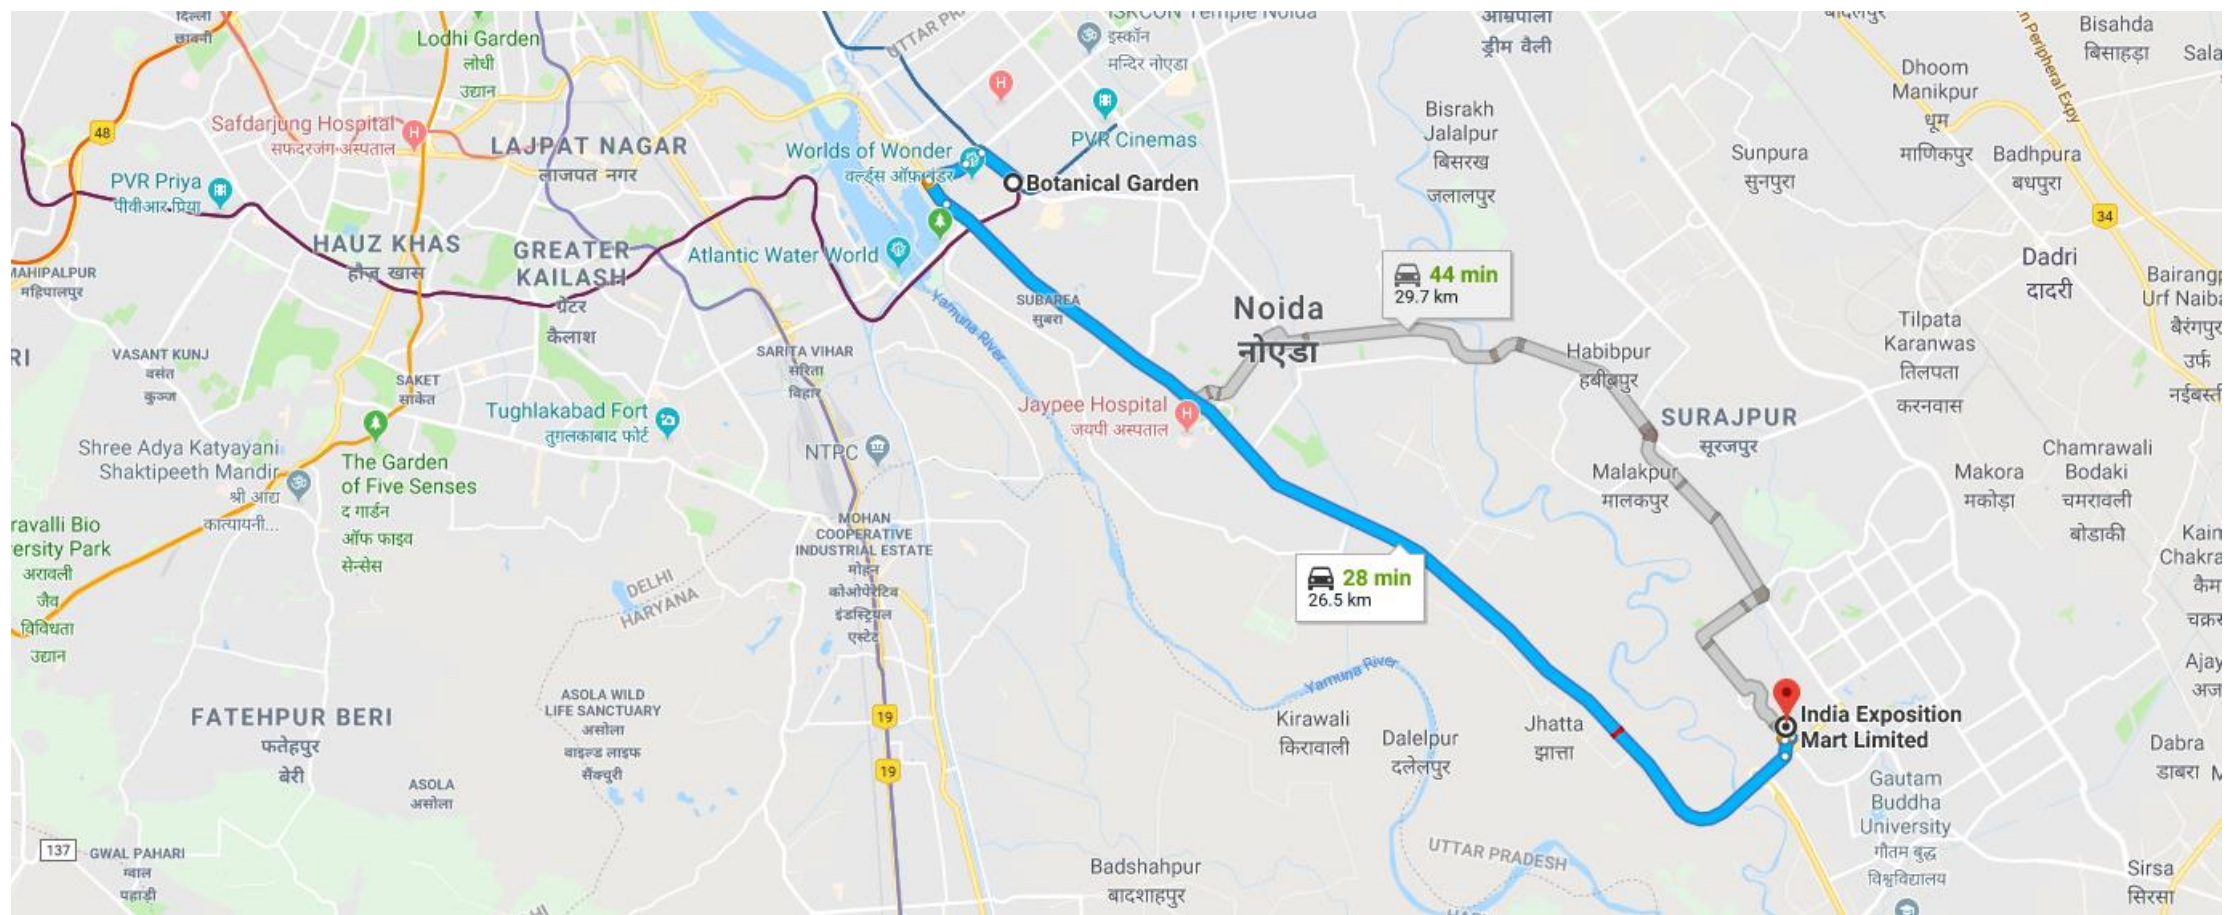

# ➤ Shuttle service from Botanical garden metro station to India Expo Centre & Mart

- Distance – 26.5 km
- Time – 28 minutes

# ➤ Bus Stand Road Route – Anand Vihar ISBT – India Expo Centre & Mart, Greater Noida

Distance – 38.6 km

Time – 51 minutes

# ➤ Bus Stand Road Route – Kashmere Gate ISBT – India Expo Centre & Mart, Greater Noida

Distance – 41.8 km

Time – 50 minutes

# ➤ Railway Station Road Route – Old Delhi Railway Station – India Expo Centre & Mart, Greater Noida

Distance – 39.6 km

Time – 1 hour