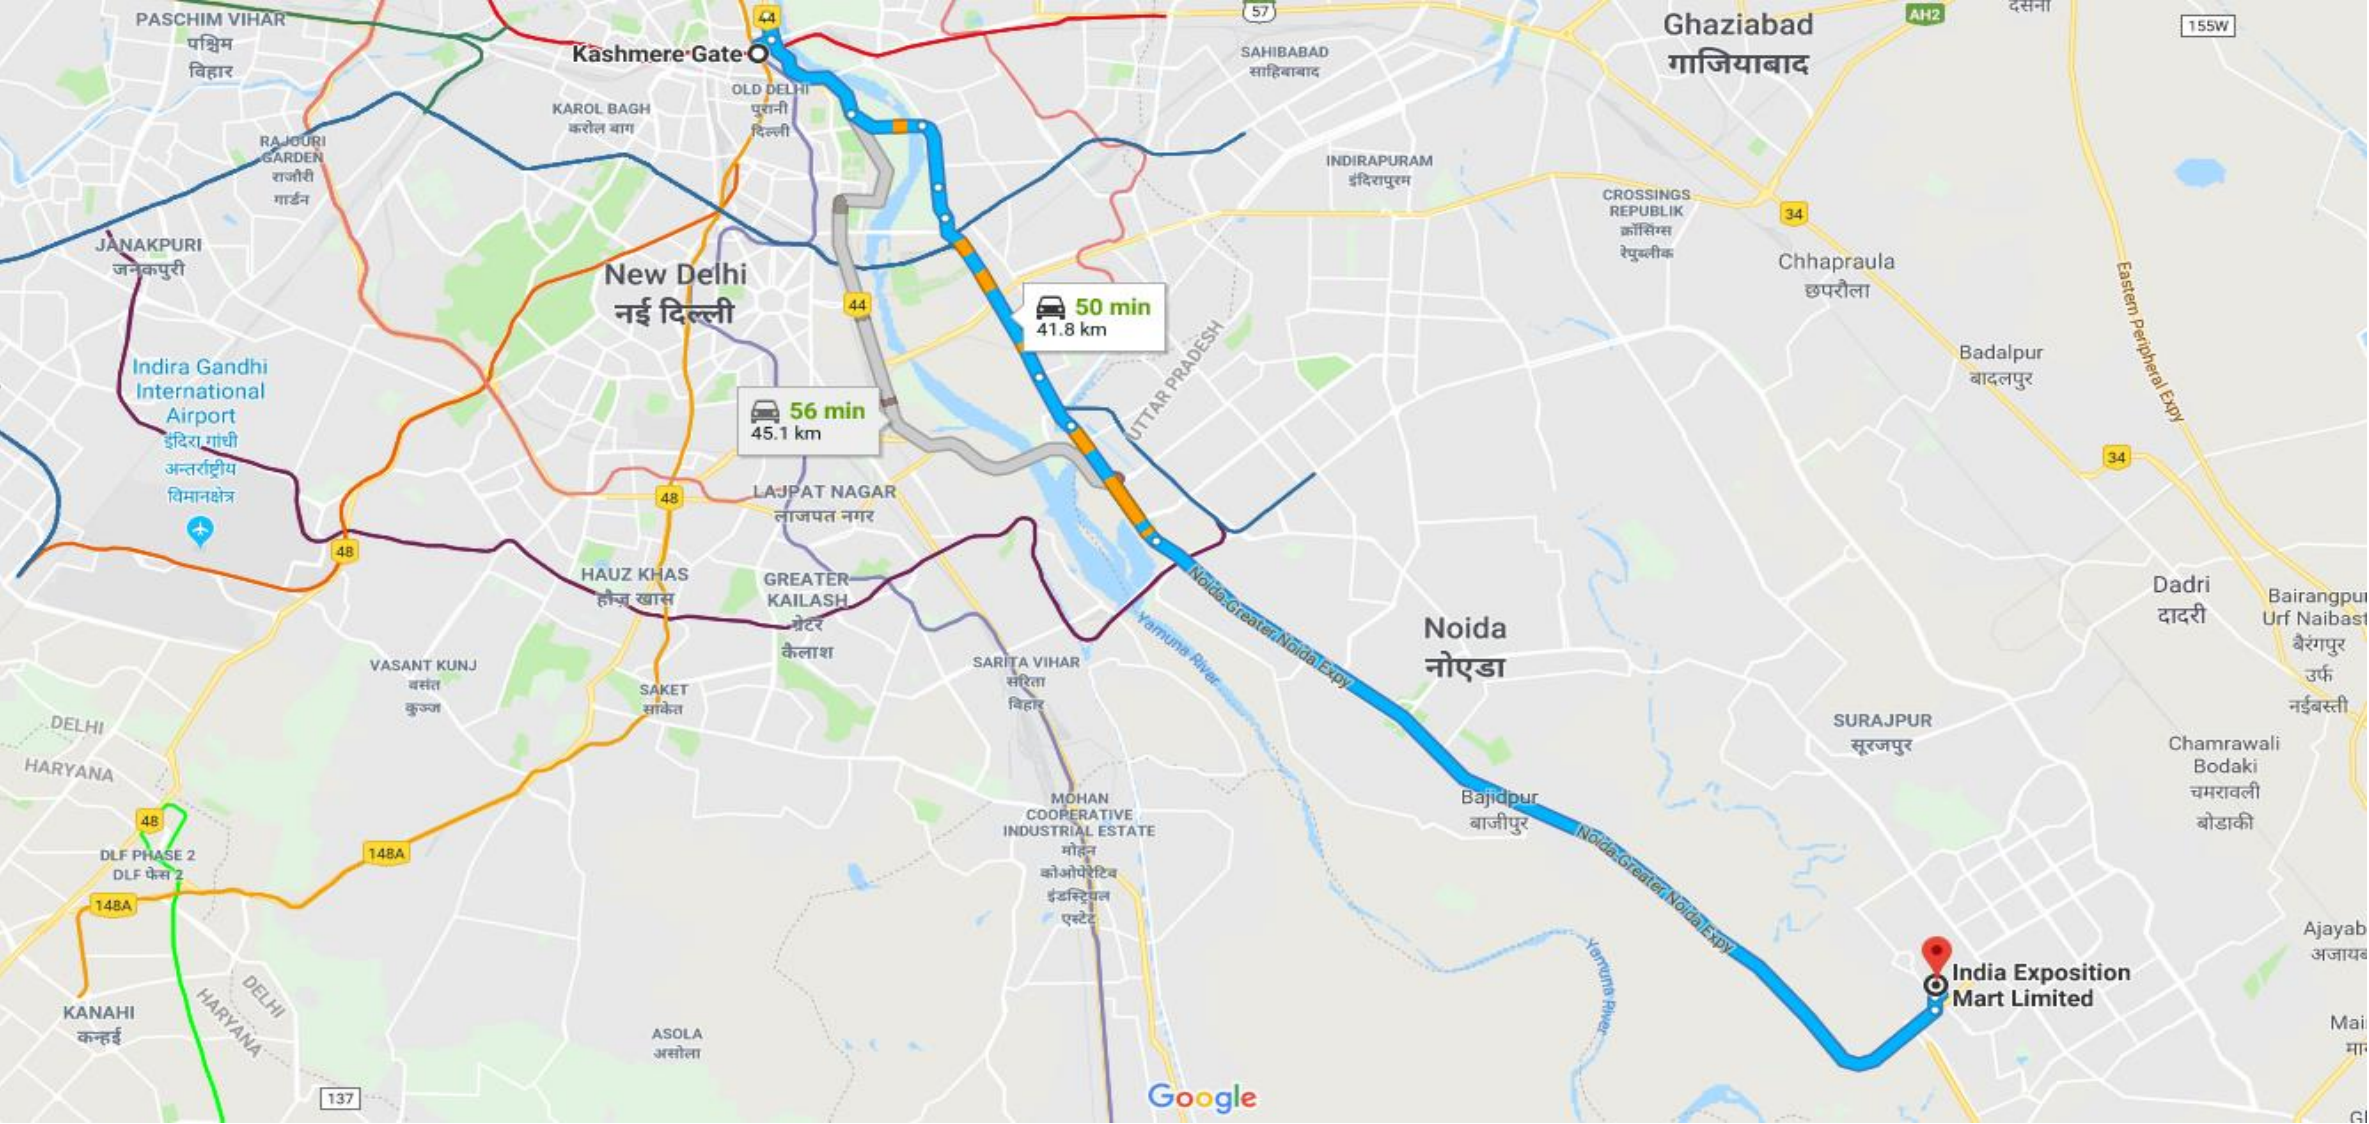

# ➤ Bus Stand Road Route – Anand Vihar ISBT – India Expo Centre & Mart, Greater Noida

Distance – 38.6 km

Time – 51 minutes

# ➤ Bus Stand Road Route – Kashmere Gate ISBT – India Expo Centre & Mart, Greater Noida

Distance – 41.8 km

Time – 50 minutes

# ➤ Railway Station Road Route – New Delhi Railway Station – India Expo Centre & Mart, Greater Noida

Distance – 39.6 km

Time – 1 hour

# ➤ Railway Station Road Route – Old Delhi Railway Station – India Expo Centre & Mart, Greater Noida

Distance – 39.6 km

Time – 1 hour